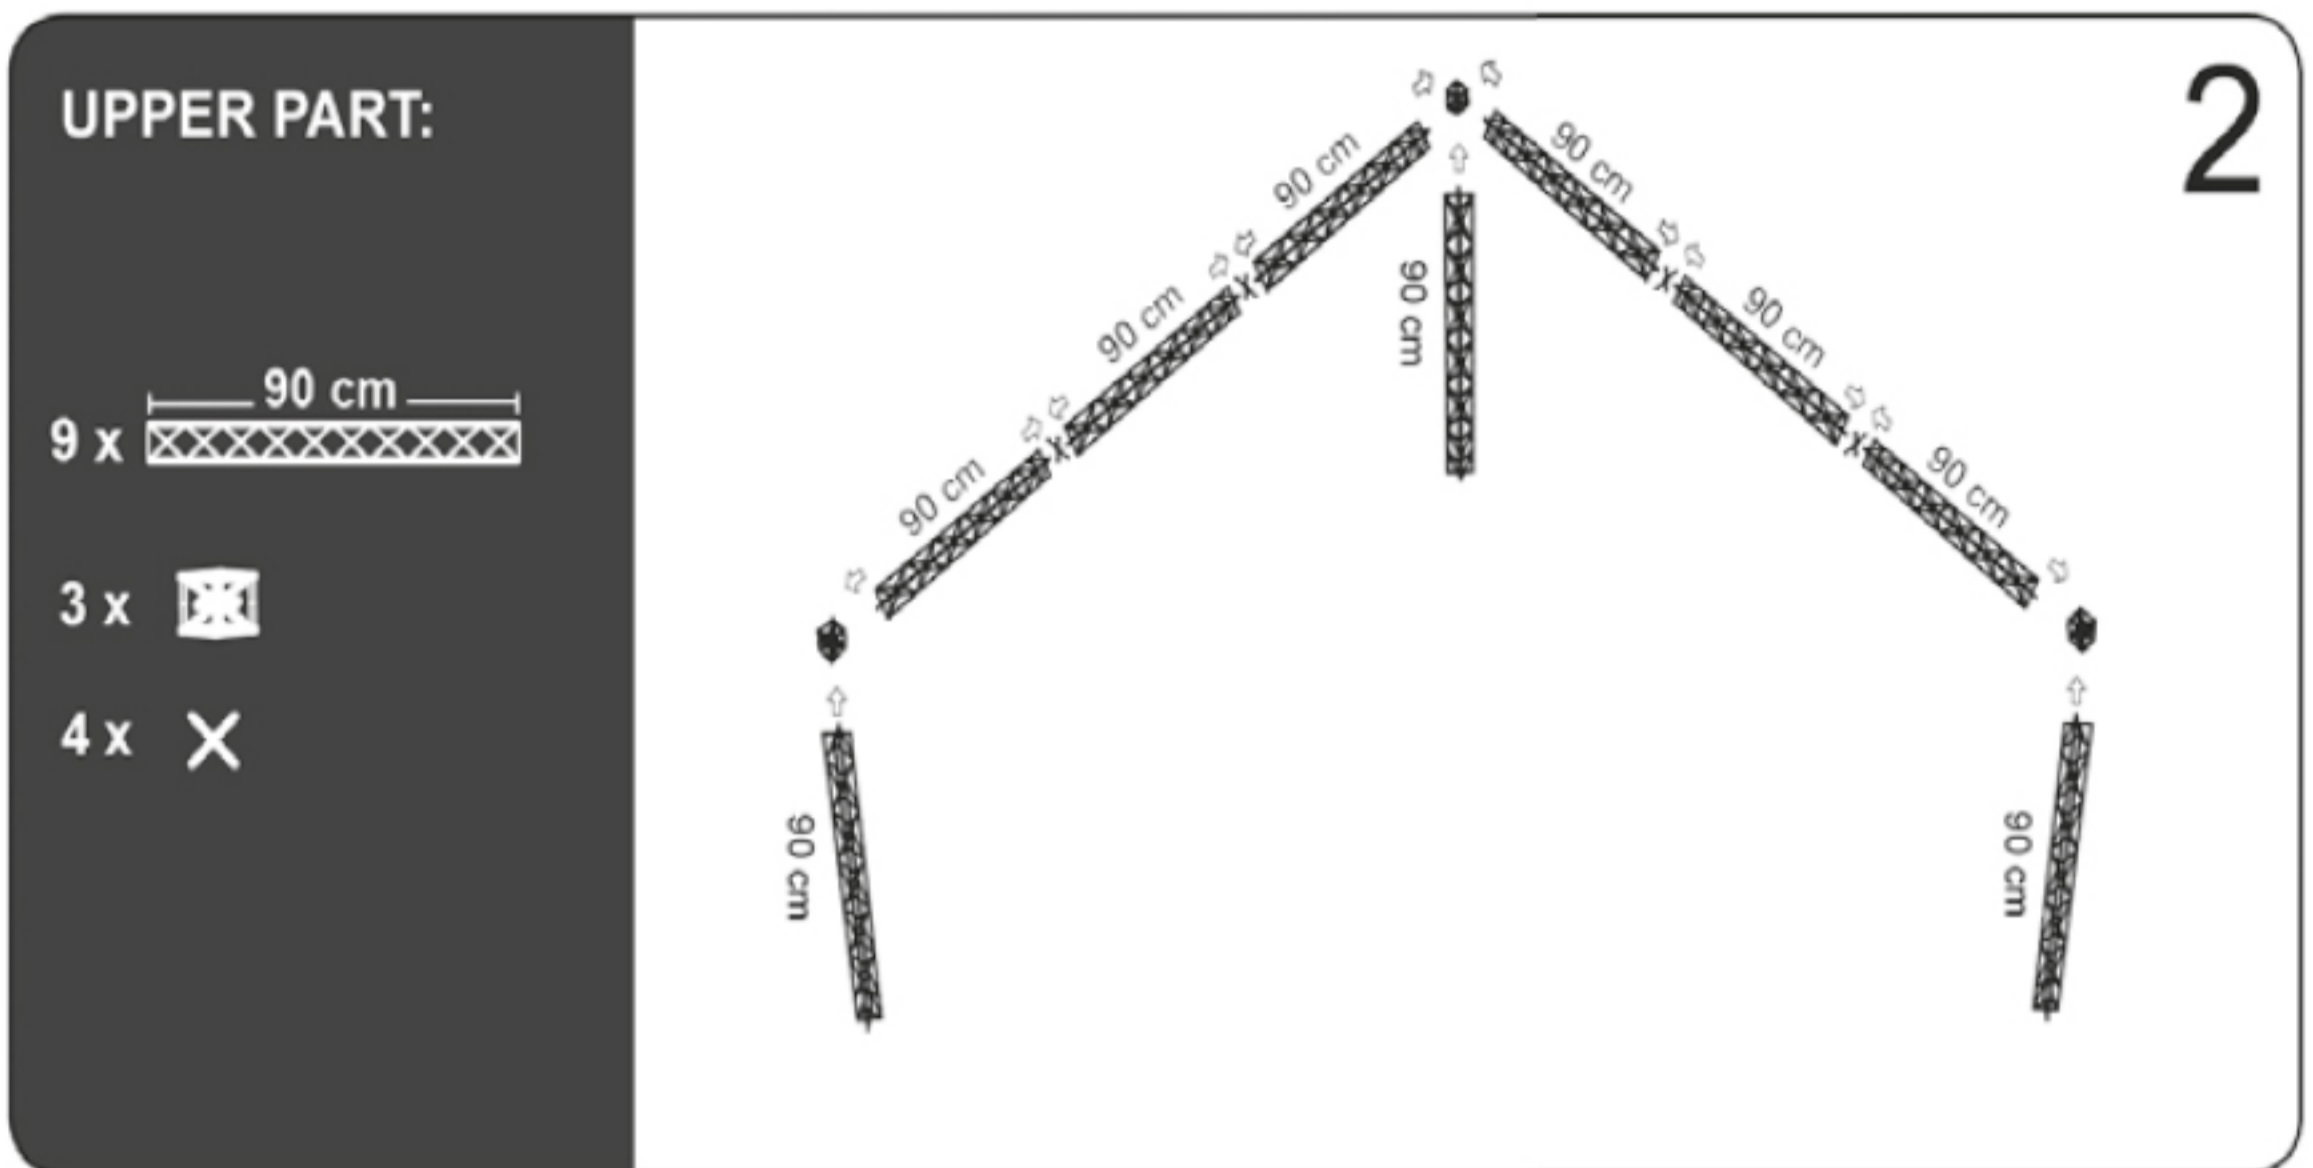

A modular truss system with unlimited possibilities. Made in strong and durable materials: aluminum, steel and composite. Foldable construction - very easy to assemble and disassemble.

Supplied complete with:  
15 x 90 + 3 x 120 cm Modules,  
6 x Corner Block,  
11 x Connector Cross,  
3 x Regular Base,  
36 x Top and Bottom Clips,  
12 x 90 cm Alu Profiles.

Model 768	Art.no. CT768BLACK	Print size 2 pcs. 273 x 212 cm	Colour Black	Total W x H x D 307 x 246 x 307 cm	Package and weight 2 pcs. cardboard box 52 kg
--------------	-----------------------	-----------------------------------	-----------------	---------------------------------------	---