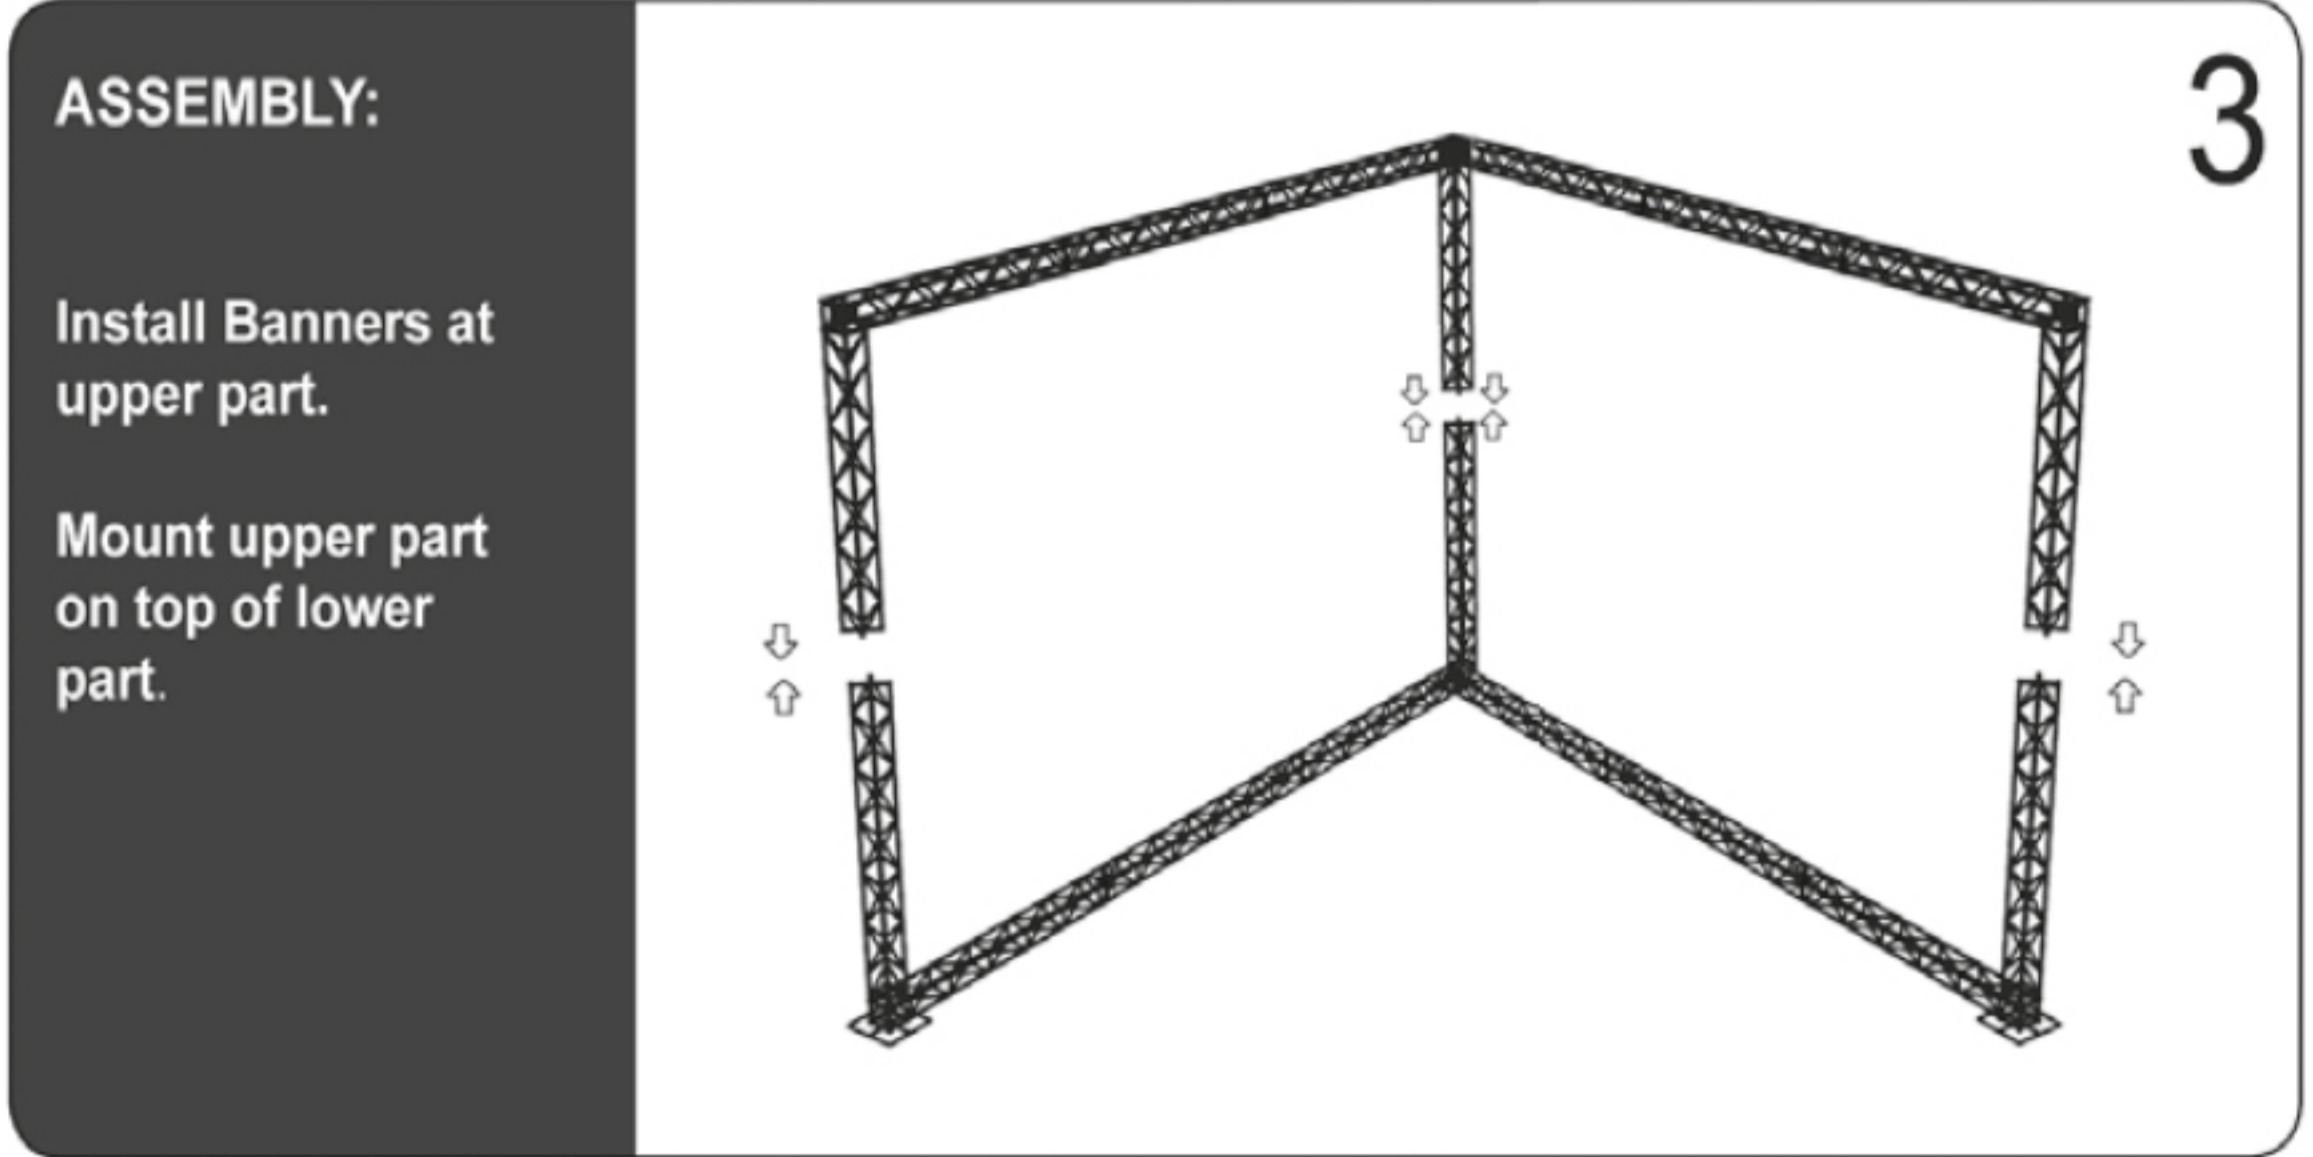

A modular truss system with unlimited possibilities. Made in strong and durable materials: aluminum, steel and composite. Foldable construction - very easy to assemble and disassemble.

Supplied complete with:  
15 x 90 + 3 x 120 cm Modules,  
6 x Corner Block,  
11 x Connector Cross,  
3 x Regular Base,  
36 x Top and Bottom Clips,  
12 x 90 cm Alu Profiles.

Model 768	Art.no. CT768BLACK	Print size 2 pcs. 273 x 212 cm	Colour Black	Total W x H x D 307 x 246 x 307 cm	Package and weight 2 pcs. cardboard box 52 kg
--------------	-----------------------	-----------------------------------	-----------------	---------------------------------------	---