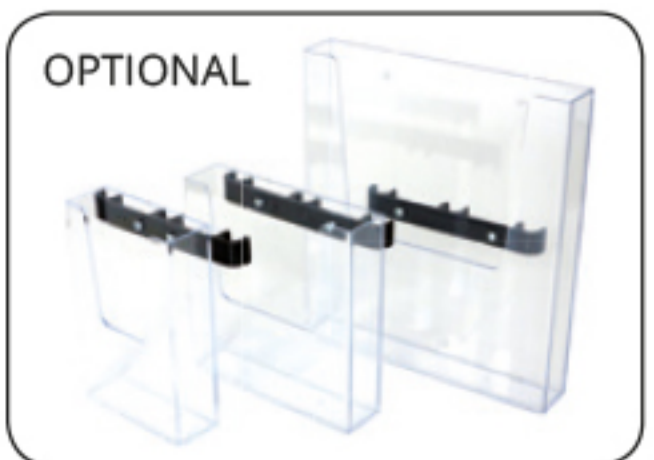

A modular truss system with unlimited possibilities. Made in strong and durable materials: aluminum, steel and composite. Foldable construction - very easy to assemble and disassemble.

Supplied complete with:  
15 x 90 + 3 x 120 cm Modules,  
6 x Corner Block,  
11 x Connector Cross,  
3 x Regular Base,  
36 x Top and Bottom Clips,  
12 x 90 cm Alu Profiles.

Model 768	Art.no. CT768BLACK	Print size 2 pcs. 273 x 212 cm	Colour Black	Total W x H x D 307 x 246 x 307 cm	Package and weight 2 pcs. cardboard box 52 kg
--------------	-----------------------	-----------------------------------	-----------------	---------------------------------------	---