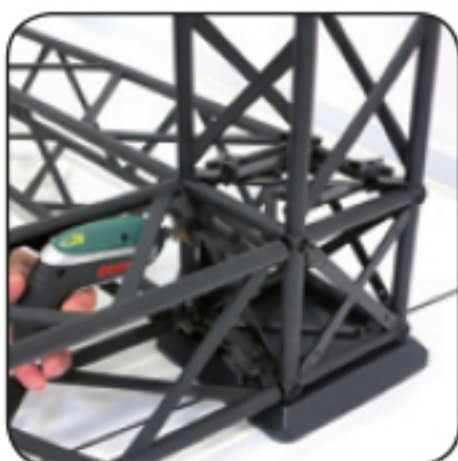

A modular truss system with unlimited possibilities. Made in strong and durable materials: aluminum, steel and composite. Foldable construction - very easy to assemble and disassemble.

Supplied complete with:  
15 x 90 + 3 x 120 cm Modules,  
6 x Corner Block,  
11 x Connector Cross,  
3 x Regular Base,  
36 x Top and Bottom Clips,  
12 x 90 cm Alu Profiles.

Model 768	Art.no. CT768BLACK	Print size 2 pcs. 273 x 212 cm	Colour Black	Total W x H x D 307 x 246 x 307 cm	Package and weight 2 pcs. cardboard box 52 kg
--------------	-----------------------	-----------------------------------	-----------------	---------------------------------------	---