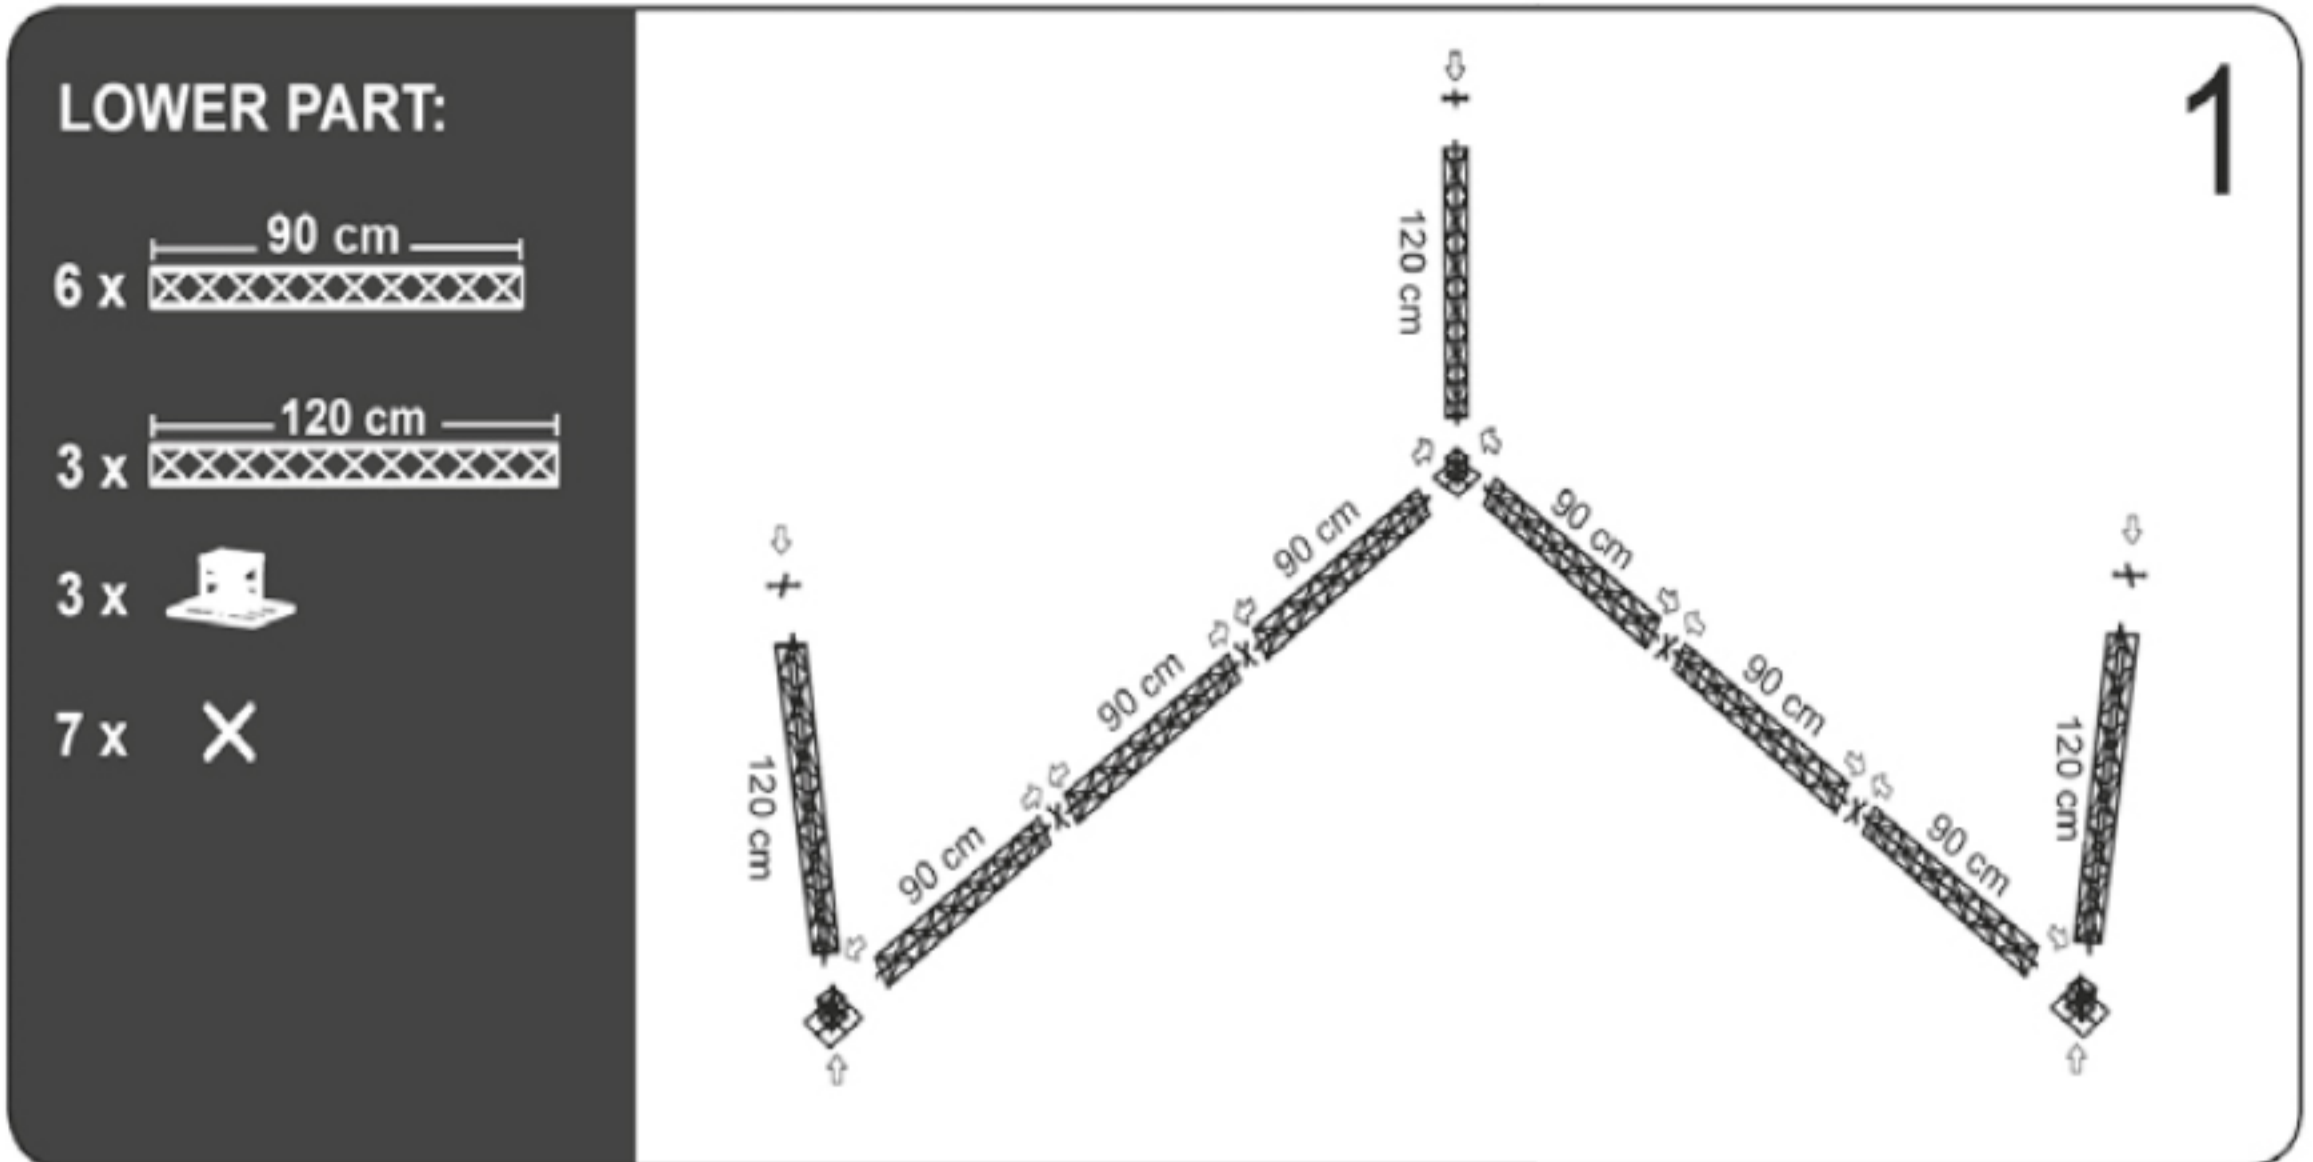

A modular truss system with unlimited possibilities. Made in strong and durable materials: aluminum, steel and composite. Foldable construction - very easy to assemble and disassemble.

Supplied complete with:  
15 x 90 + 3 x 120 cm Modules,  
6 x Corner Block,  
11 x Connector Cross,  
3 x Regular Base,  
36 x Top and Bottom Clips,  
12 x 90 cm Alu Profiles.

Model 768	Art.no. CT768BLACK	Print size 2 pcs. 273 x 212 cm	Colour Black	Total W x H x D 307 x 246 x 307 cm	Package and weight 2 pcs. cardboard box 52 kg
--------------	-----------------------	-----------------------------------	-----------------	---------------------------------------	---