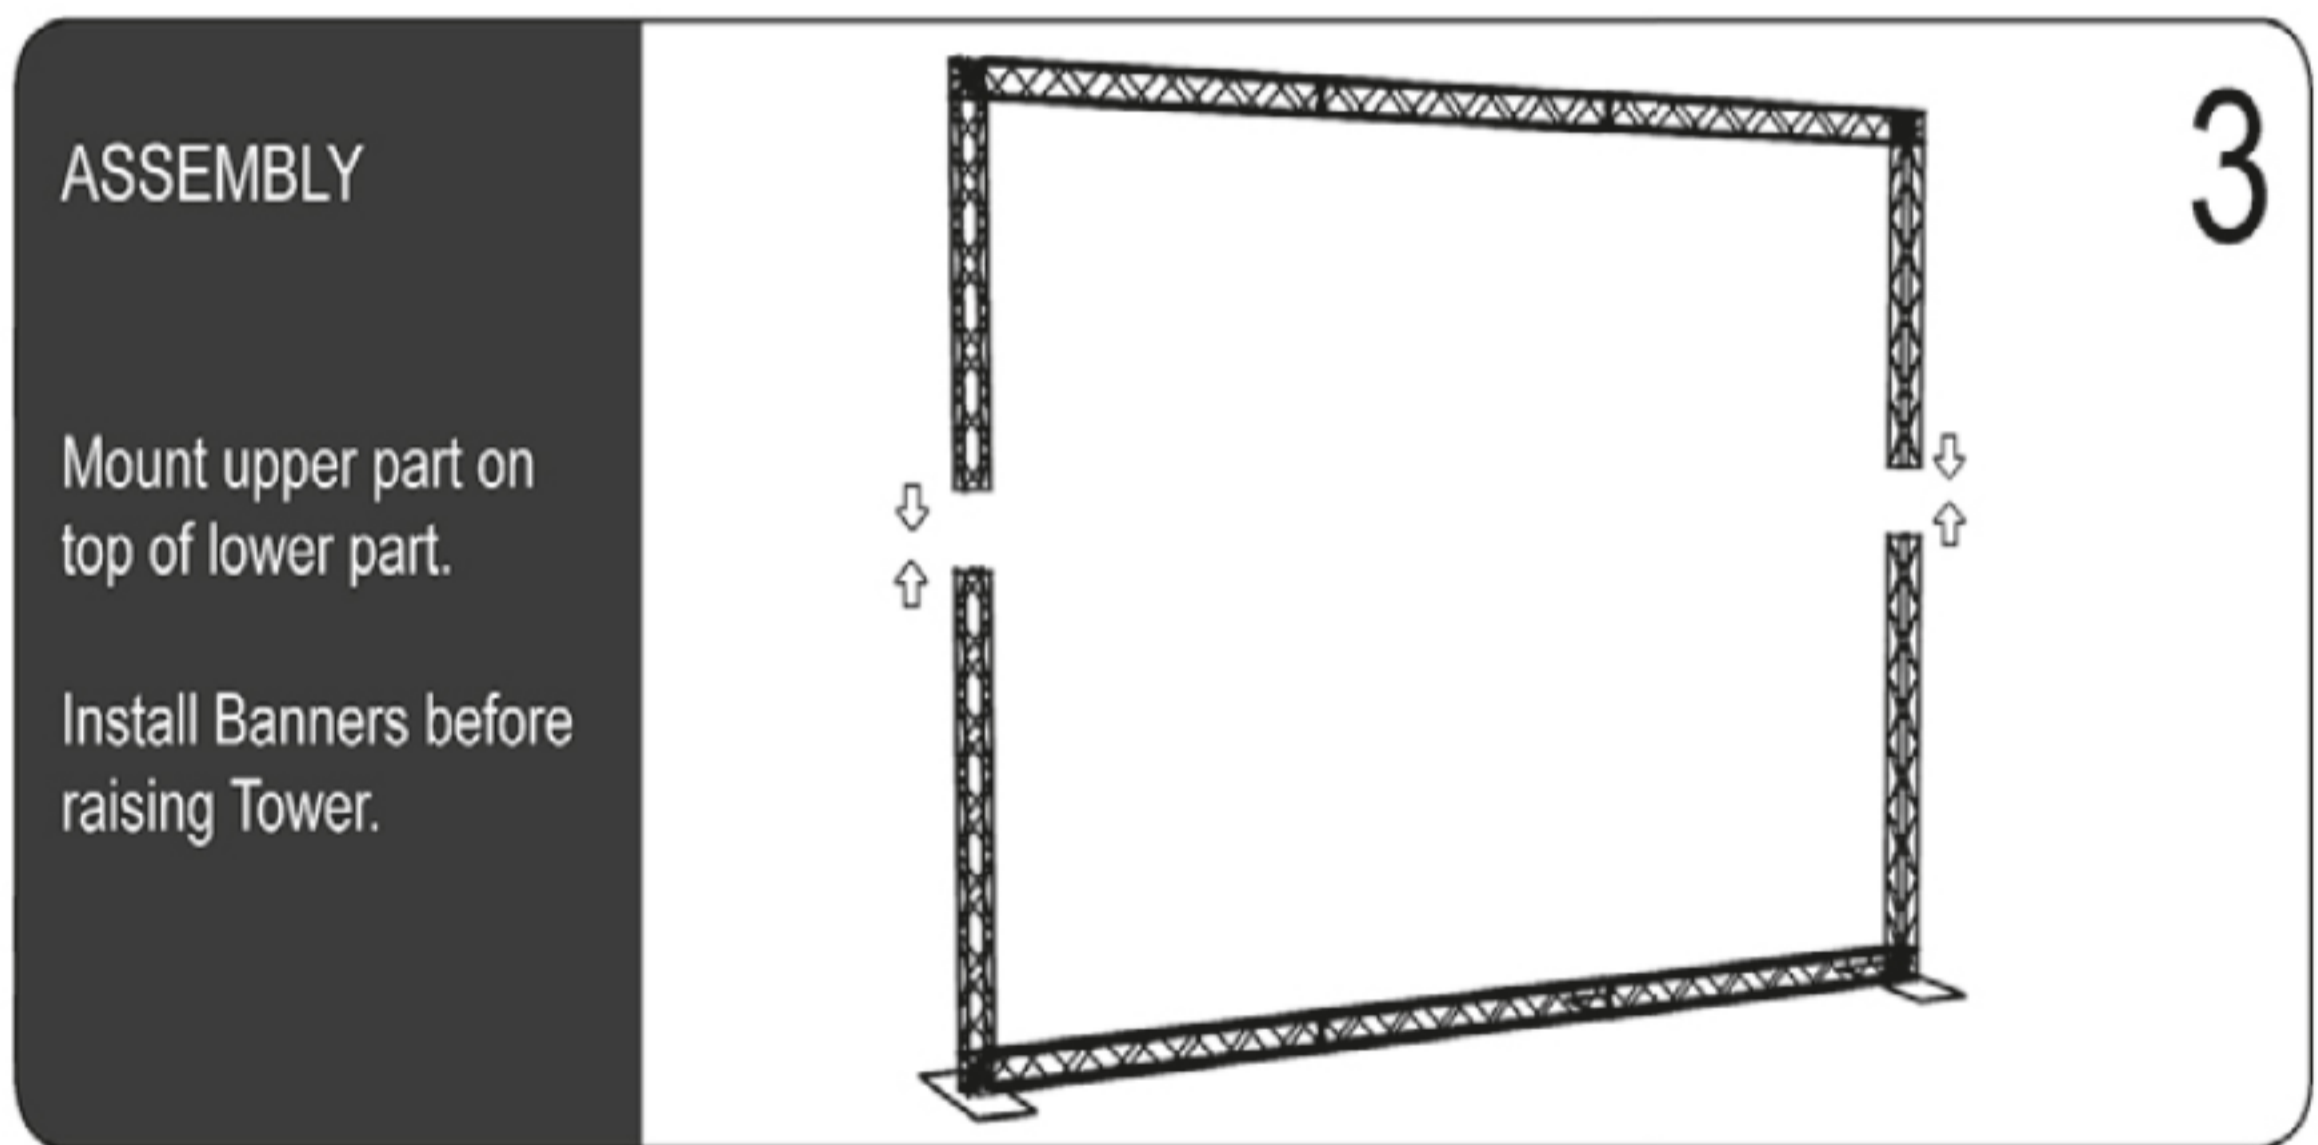

A modular truss system with unlimited possibilities. Made in strong and durable materials: aluminum, steel and composite. Foldable construction - very easy to assemble and disassemble.

Supplied complete with:  
 8 x 90 + 2 x 120 cm Modules,  
 4 x Corner Block,  
 6 x Connector Cross,  
 2 x Middle Base,  
 18 x Top and Bottom Clips,  
 6 x 90 cm Alu Profile,

Model 766	Art.no. CT766BLACK	Print size 274 x 212 cm	Colour Black	Total W x H x D 307 x 246 x 60,5 cm	Package and weight 1 pc. cardboard box	32 kg
--------------	-----------------------	----------------------------	-----------------	--	---	-------