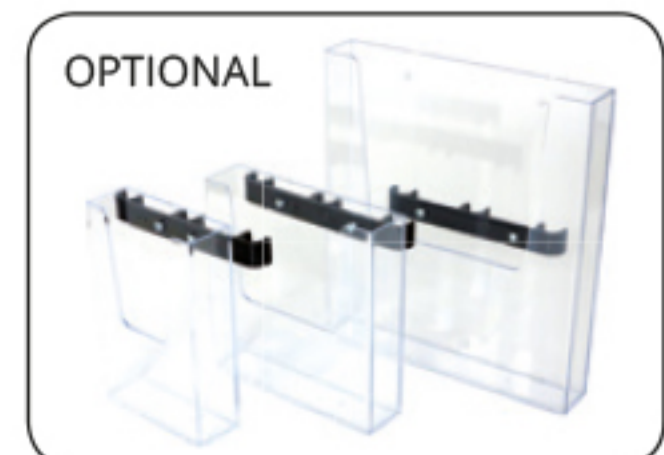

A modular truss system with unlimited possibilities. Made in strong and durable materials: aluminum, steel and composite. Foldable construction - very easy to assemble and disassemble.

Supplied complete with:  
 8 x 90 + 2 x 120 cm Modules,  
 4 x Corner Block,  
 6 x Connector Cross,  
 2 x Middle Base,  
 18 x Top and Bottom Clips,  
 6 x 90 cm Alu Profile,

Model 766	Art.no. CT766BLACK	Print size 274 x 212 cm	Colour Black	Total W x H x D 307 x 246 x 60,5 cm	Package and weight 1 pc. cardboard box	32 kg
--------------	-----------------------	----------------------------	-----------------	--	---	-------