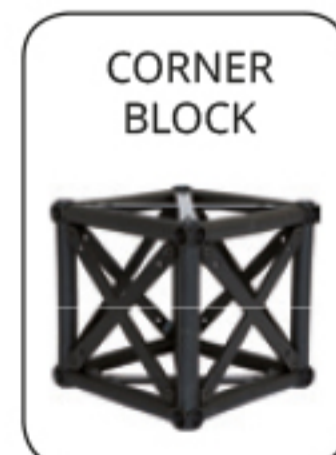

A modular truss system with unlimited possibilities. Made in strong and durable materials: aluminum, steel and composite. Foldable construction - very easy to assemble and disassemble.

Supplied complete with:  
 8 x 90 + 2 x 120 cm Modules,  
 4 x Corner Block,  
 6 x Connector Cross,  
 2 x Middle Base,  
 18 x Top and Bottom Clips,  
 6 x 90 cm Alu Profile,

Model 766	Art.no. CT766BLACK	Print size 274 x 212 cm	Colour Black	Total W x H x D 307 x 246 x 60,5 cm	Package and weight 1 pc. cardboard box	32 kg
--------------	-----------------------	----------------------------	-----------------	--	---	-------