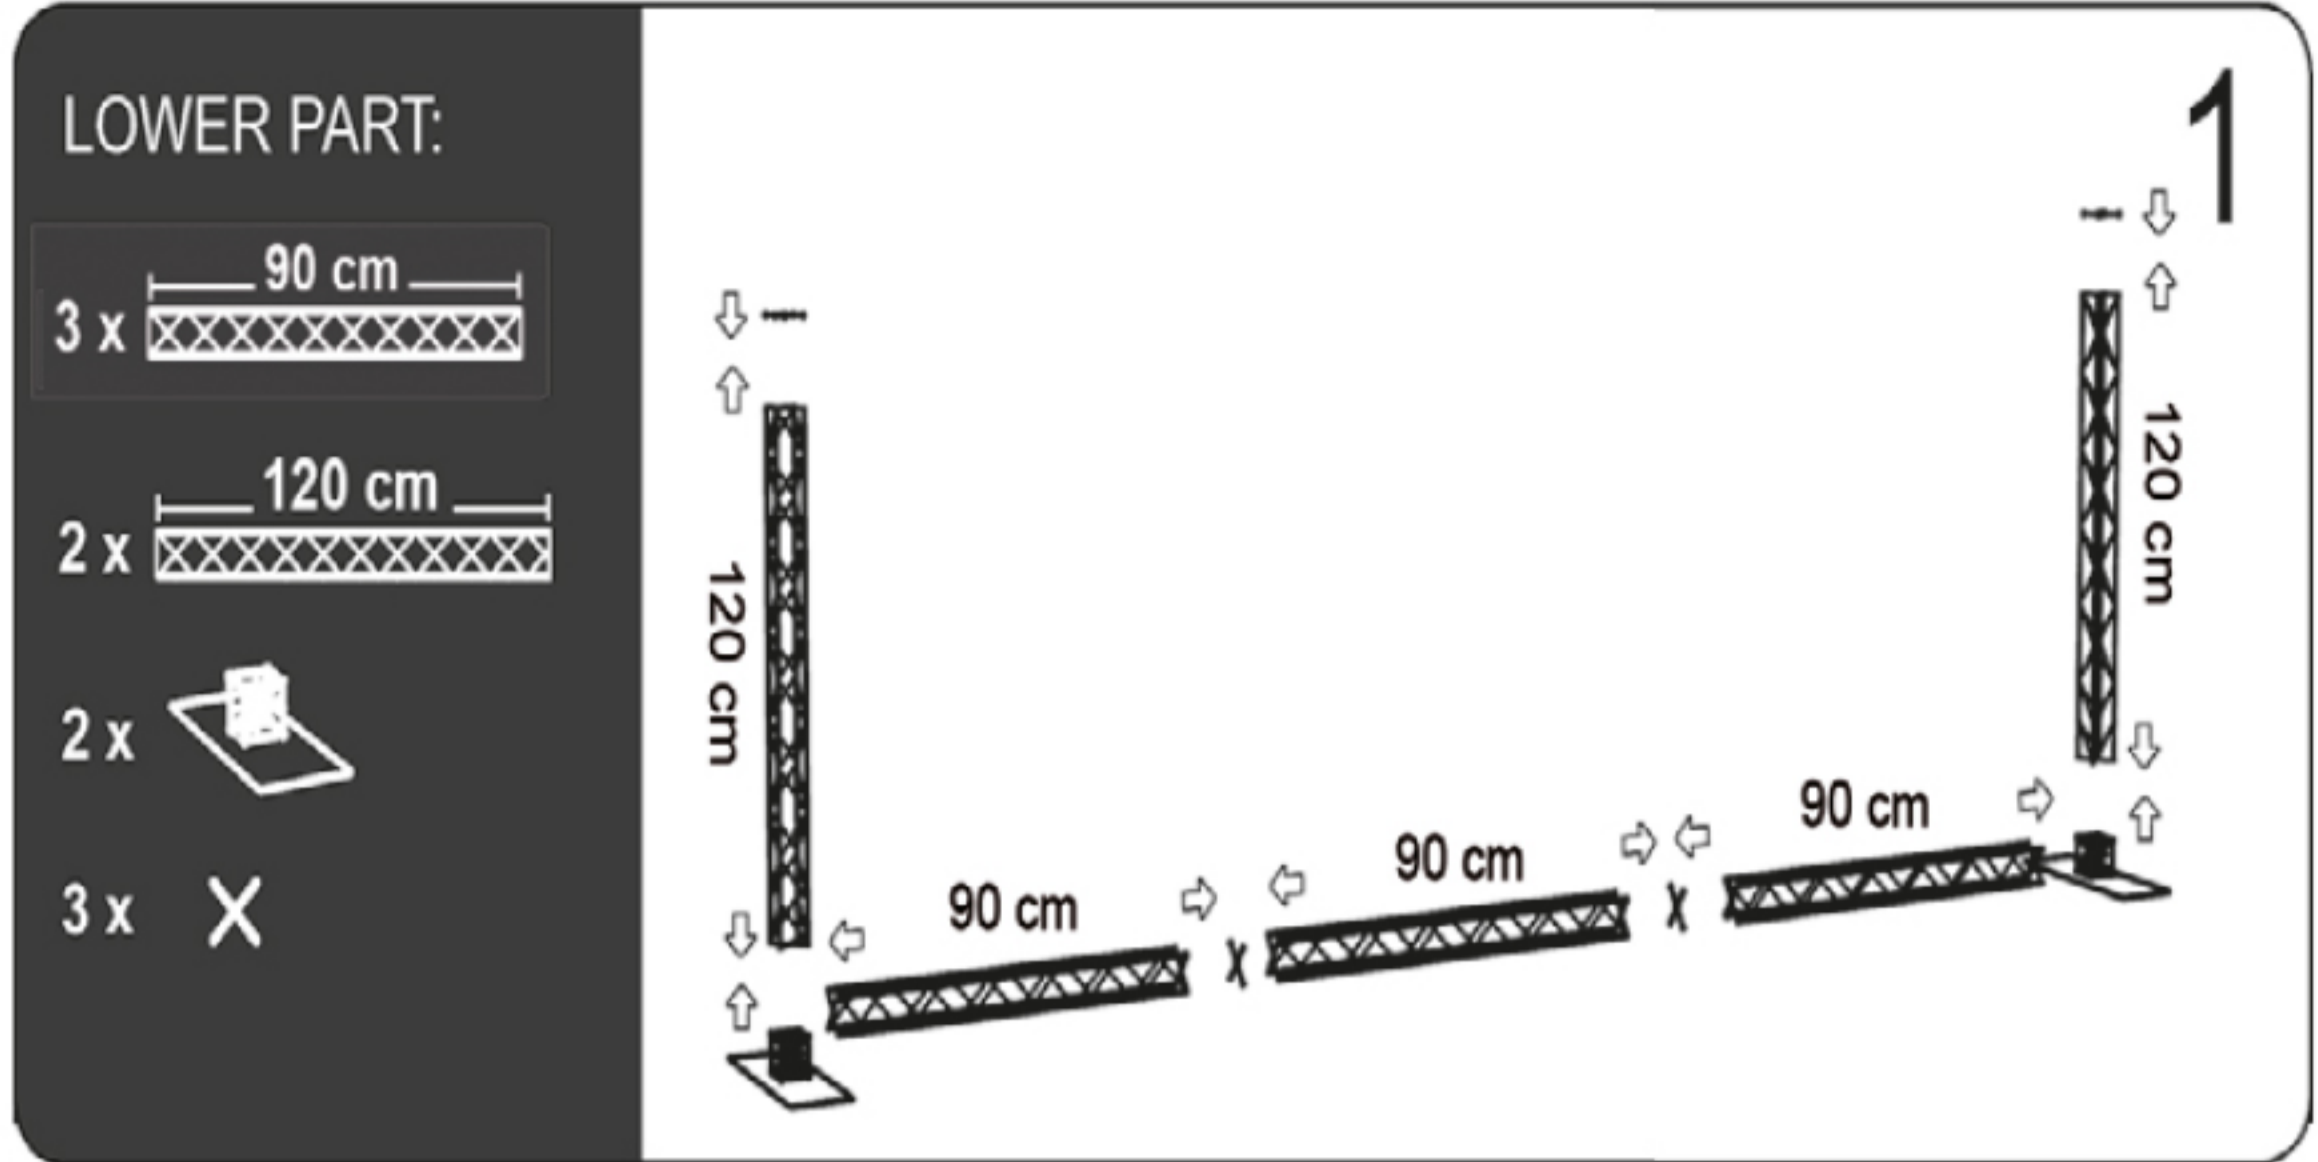

A modular truss system with unlimited possibilities. Made in strong and durable materials: aluminum, steel and composite. Foldable construction - very easy to assemble and disassemble.

Supplied complete with:  
 8 x 90 + 2 x 120 cm Modules,  
 4 x Corner Block,  
 6 x Connector Cross,  
 2 x Middle Base,  
 18 x Top and Bottom Clips,  
 6 x 90 cm Alu Profile,

Model 766	Art.no. CT766BLACK	Print size 274 x 212 cm	Colour Black	Total W x H x D 307 x 246 x 60,5 cm	Package and weight 1 pc. cardboard box	32 kg
--------------	-----------------------	----------------------------	-----------------	--	---	-------