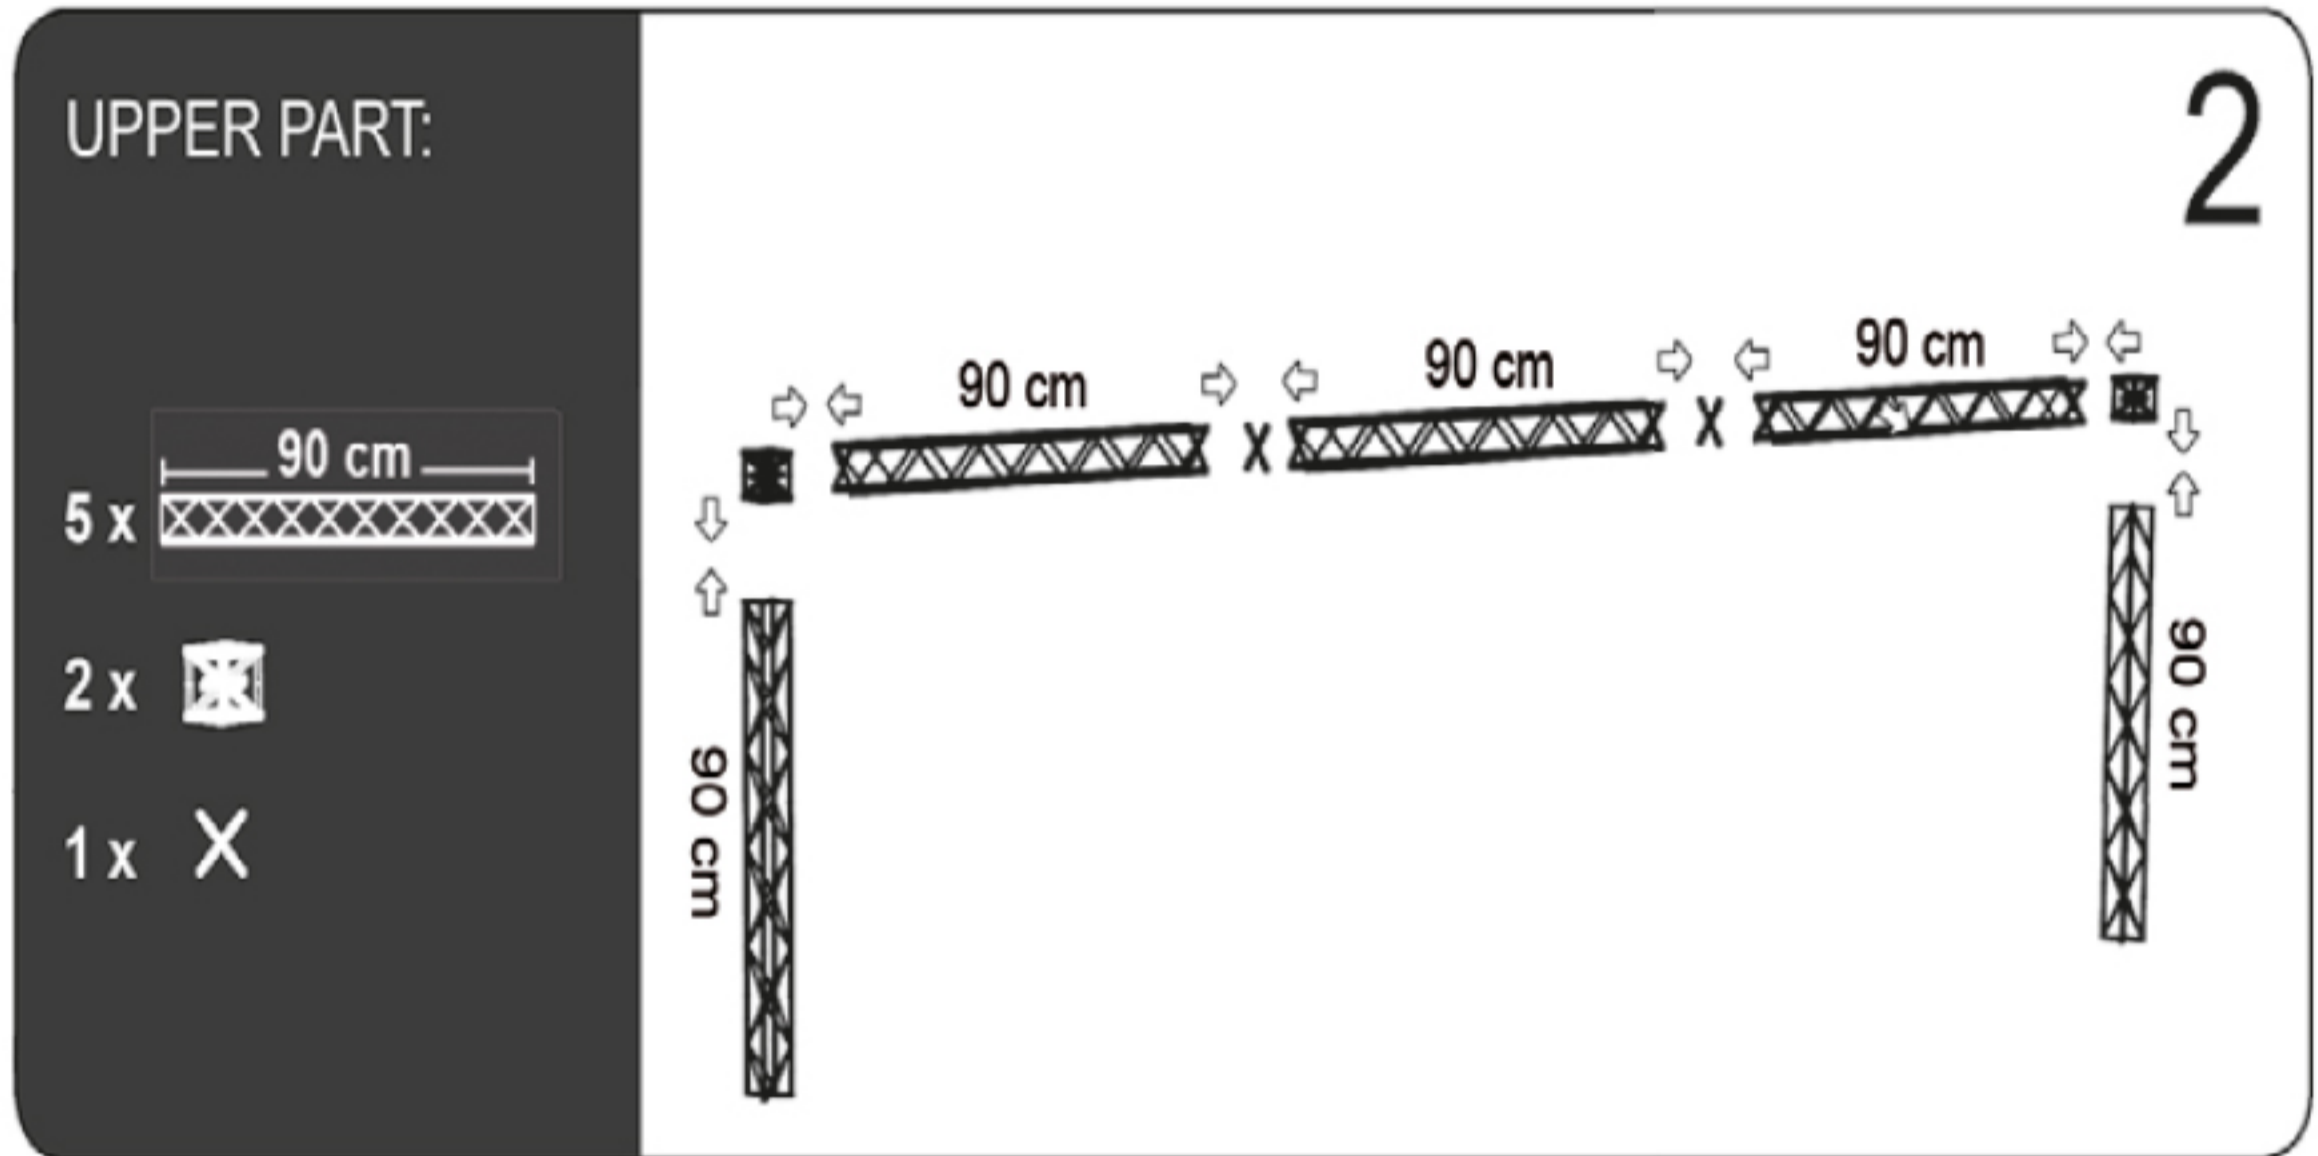

A modular truss system with unlimited possibilities. Made in strong and durable materials: aluminum, steel and composite. Foldable construction - very easy to assemble and disassemble.

Supplied complete with:  
 8 x 90 + 2 x 120 cm Modules,  
 4 x Corner Block,  
 6 x Connector Cross,  
 2 x Middle Base,  
 18 x Top and Bottom Clips,  
 6 x 90 cm Alu Profile,

Model 766	Art.no. CT766BLACK	Print size 274 x 212 cm	Colour Black	Total W x H x D 307 x 246 x 60,5 cm	Package and weight 1 pc. cardboard box	32 kg
--------------	-----------------------	----------------------------	-----------------	--	---	-------