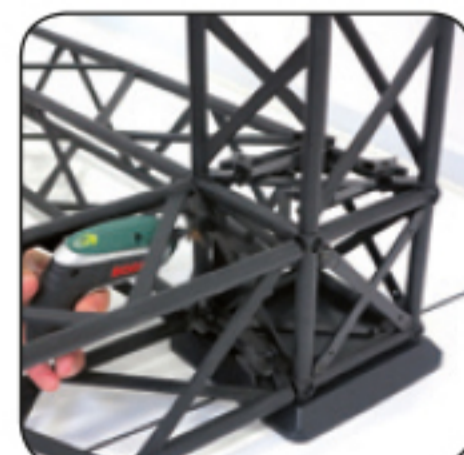

A modular truss system with unlimited possibilities. Made in strong and durable materials: aluminum, steel and composite. Foldable construction - very easy to assemble and disassemble.

Supplied complete with:  
 8 x 90 + 2 x 120 cm Modules,  
 4 x Corner Block,  
 6 x Connector Cross,  
 2 x Middle Base,  
 18 x Top and Bottom Clips,  
 6 x 90 cm Alu Profile,

Model 766	Art.no. CT766BLACK	Print size 274 x 212 cm	Colour Black	Total W x H x D 307 x 246 x 60,5 cm	Package and weight 1 pc. cardboard box	32 kg
--------------	-----------------------	----------------------------	-----------------	--	---	-------