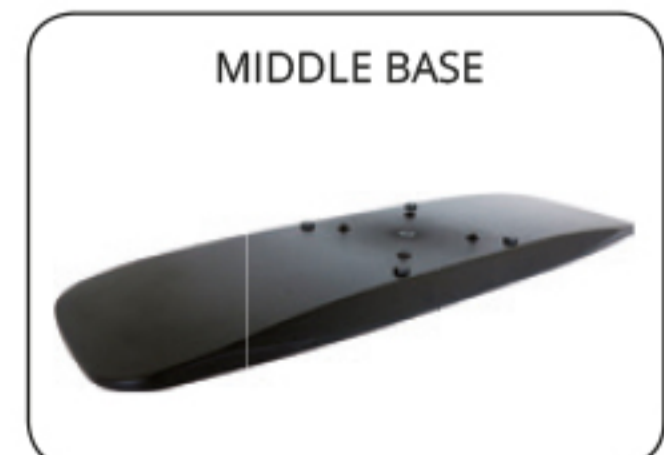

A modular truss system with unlimited possibilities. Made in strong and durable materials: aluminum, steel and composite. Foldable construction - very easy to assemble and disassemble.

Supplied complete with:  
 8 x 90 + 2 x 120 cm Modules,  
 4 x Corner Block,  
 6 x Connector Cross,  
 2 x Middle Base,  
 18 x Top and Bottom Clips,  
 6 x 90 cm Alu Profile,

Model 766	Art.no. CT766BLACK	Print size 274 x 212 cm	Colour Black	Total W x H x D 307 x 246 x 60,5 cm	Package and weight 1 pc. cardboard box	32 kg
--------------	-----------------------	----------------------------	-----------------	--	---	-------