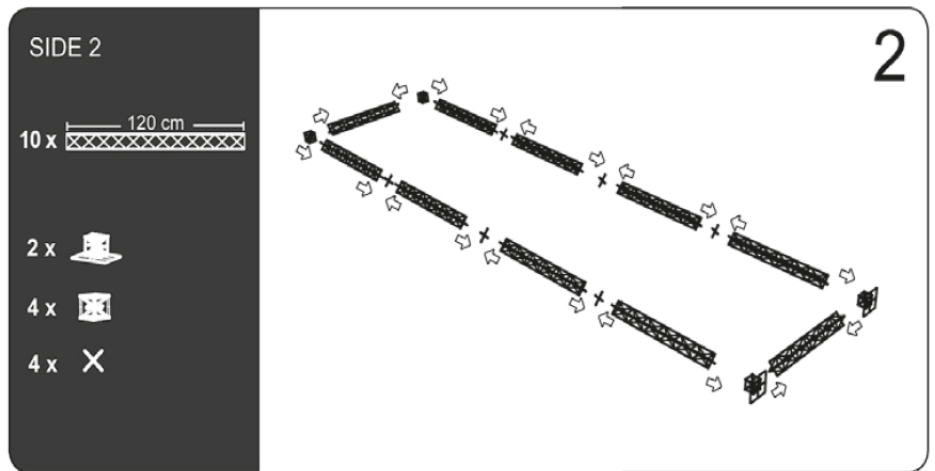

A modular truss system with unlimited possibilities. Made in strong and durable materials: aluminum, steel and composite. Foldable construction - very easy to assemble and disassemble.

Supplied complete with:  
 24 x 120 cm Modules  
 8 x Corner Block,  
 12 x Connector Cross,  
 4 x Regular Base,  
 32 x Top and Bottom Clips,  
 8 x 120 cm Alu Profiles.

Model 767	Art.no. CT767BLACK	Print size 4 pcs. 120 x 485 cm	Colour Black	Total W x H x D 154 x 517 x 154 cm	Package and weight 3 pcs. cardboard box	79 kg
--------------	-----------------------	-----------------------------------	-----------------	---------------------------------------	--------------------------------------------	-------