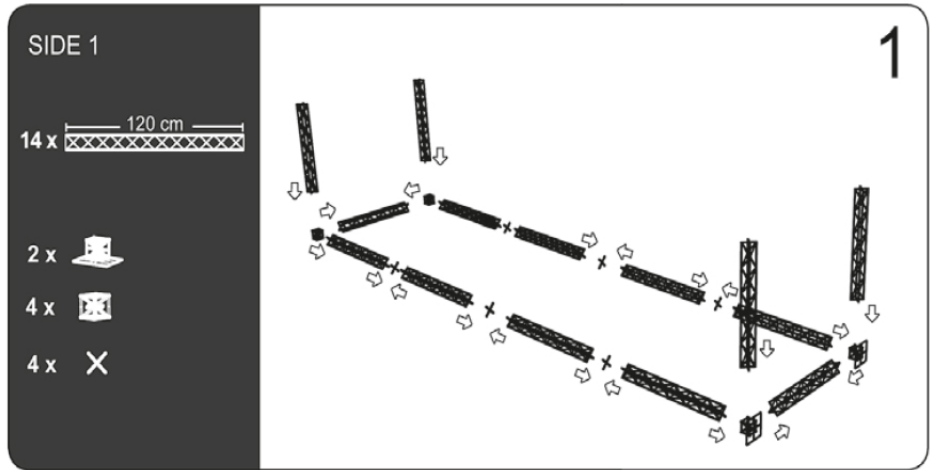

A modular truss system with unlimited possibilities. Made in strong and durable materials: aluminum, steel and composite. Foldable construction - very easy to assemble and disassemble.

Supplied complete with:  
 24 x 120 cm Modules  
 8 x Corner Block,  
 12 x Connector Cross,  
 4 x Regular Base,  
 32 x Top and Bottom Clips,  
 8 x 120 cm Alu Profiles.

Model 767	Art.no. CT767BLACK	Print size 4 pcs. 120 x 485 cm	Colour Black	Total W x H x D 154 x 517 x 154 cm	Package and weight 3 pcs. cardboard box	79 kg
--------------	-----------------------	-----------------------------------	-----------------	---------------------------------------	--------------------------------------------	-------