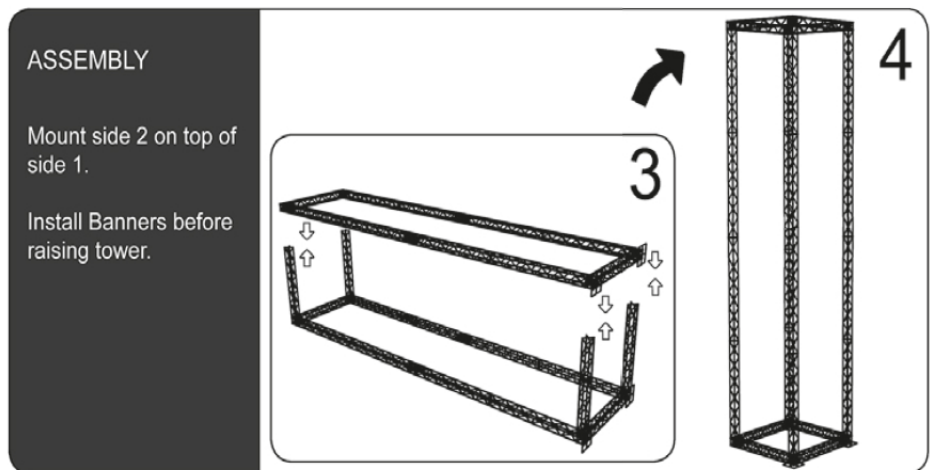

A modular truss system with unlimited possibilities. Made in strong and durable materials: aluminum, steel and composite. Foldable construction - very easy to assemble and disassemble.

Supplied complete with:  
 24 x 120 cm Modules  
 8 x Corner Block,  
 12 x Connector Cross,  
 4 x Regular Base,  
 32 x Top and Bottom Clips,  
 8 x 120 cm Alu Profiles.

Model 767	Art.no. CT767BLACK	Print size 4 pcs. 120 x 485 cm	Colour Black	Total W x H x D 154 x 517 x 154 cm	Package and weight 3 pcs. cardboard box	79 kg
--------------	-----------------------	-----------------------------------	-----------------	---------------------------------------	--------------------------------------------	-------