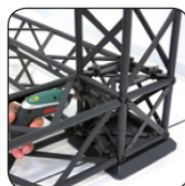

A modular truss system with unlimited possibilities. Made in strong and durable materials: aluminum, steel and composite. Foldable construction - very easy to assemble and disassemble.

Supplied complete with:  
 24 x 120 cm Modules  
 8 x Corner Block,  
 12 x Connector Cross,  
 4 x Regular Base,  
 32 x Top and Bottom Clips,  
 8 x 120 cm Alu Profiles.

Model 767	Art.no. CT767BLACK	Print size 4 pcs. 120 x 485 cm	Colour Black	Total W x H x D 154 x 517 x 154 cm	Package and weight 3 pcs. cardboard box	79 kg
--------------	-----------------------	-----------------------------------	-----------------	---------------------------------------	--------------------------------------------	-------